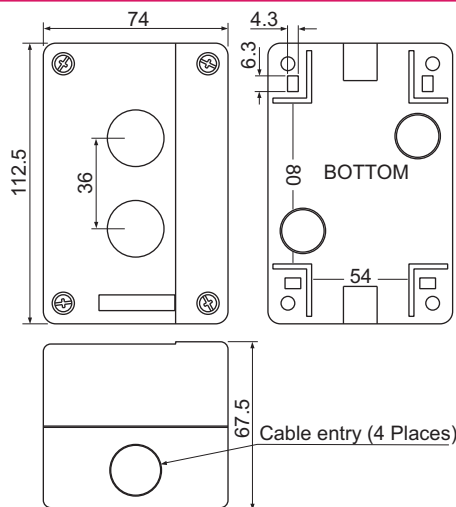

Engineering Plastic PUSH BUTTON STATION BOXES

(Made of ABS / Polycarbonate)

JEPPBS- PG

JEPPBS 3 W

JEPPBS 1 W

JEPPBS 4 W

JEPPBS 2 W

Manufactured by: