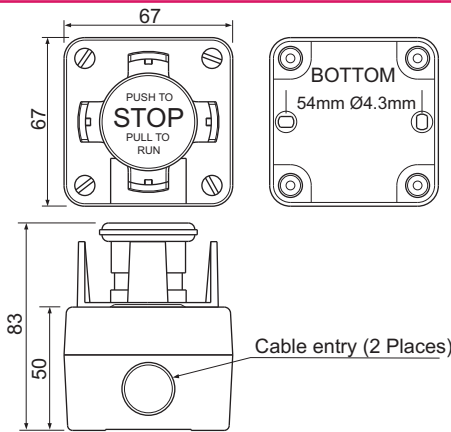

Engineering Plastic PUSH BUTTON STATION BOXES

(Made of ABS / Polycarbonate)

JEPPBS- PG

JEPPBS 3 W

JEPPBS 1 W

JEPPBS 4 W

JEPPBS 2 W

Manufactured by: