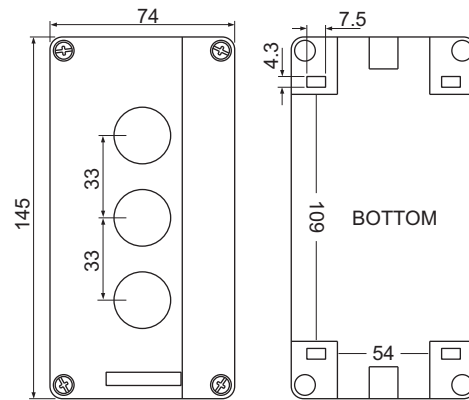

Engineering Plastic PUSH BUTTON STATION BOXES

(Made of ABS / Polycarbonate)

JEPPBS- PG

JEPPBS 3 W

JEPPBS 1 W

JEPPBS 4 W

JEPPBS 2 W

Manufactured by: