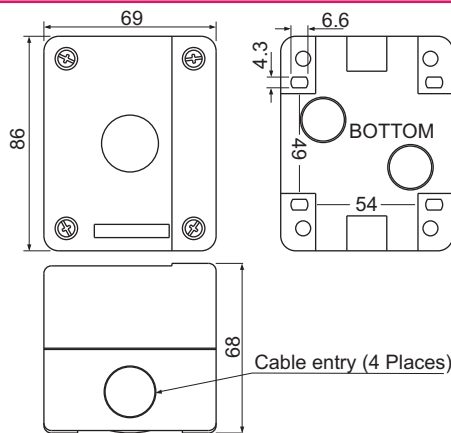

Engineering Plastic PUSH BUTTON STATION BOXES

(Made of ABS / Polycarbonate)

JEPPBS- PG

JEPPBS 3 W

JEPPBS 1 W

JEPPBS 4 W

JEPPBS 2 W

Manufactured by: