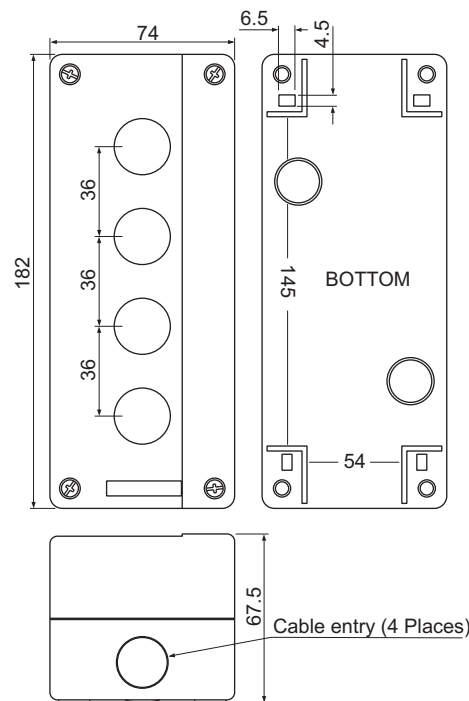

Engineering Plastic PUSH BUTTON STATION BOXES

(Made of ABS / Polycarbonate)

JEPPBS- PG

JEPPBS 3 W

JEPPBS 1 W

JEPPBS 4 W

JEPPBS 2 W

Manufactured by: